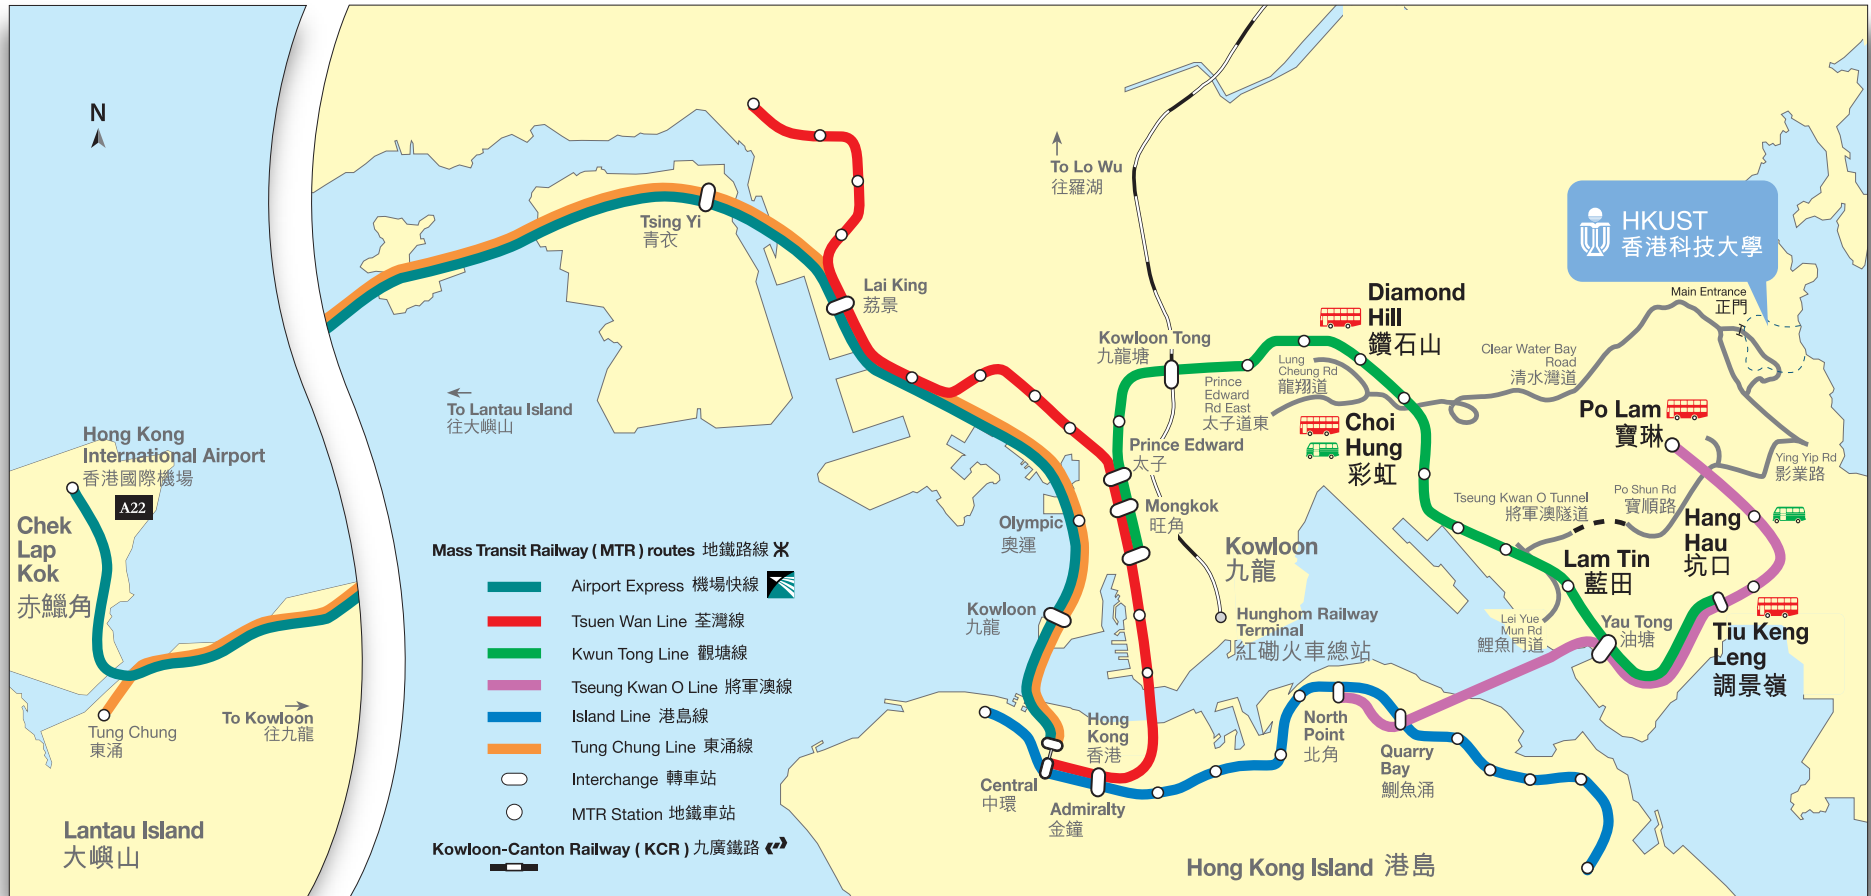

LOCATION MAP

THE HONG KONG UNIVERSITY OF SCIENCE AND TECHNOLOGY

MTR Stations with bus or green minibus service to HKUST:
提供往科大巴士或綠色專線小巴服務的地鐵車站

Diamond Hill MTR Station 鑽石山地鐵車站 :	91, 91M
Choi Hung MTR Station 彩虹地鐵車站 :	91, 91M 11, 11S
Tiu Keng Leng MTR Station 調景嶺地鐵車站 :	792M
Hang Hau MTR Station 坑口地鐵車站 :	11, 11M, 11S
Po Lam MTR Station 寶琳地鐵車站 :	91M

Transportation from airport to HKUST:

For passengers with bulky luggage, taking a taxi to HKUST direct is recommended.
Those with simple luggage may take Airport Bus A22 to Lam Tin, and change for taxi to HKUST.

Bus Routes 巴士路線

Green Minibus Routes 綠色專線小巴路線